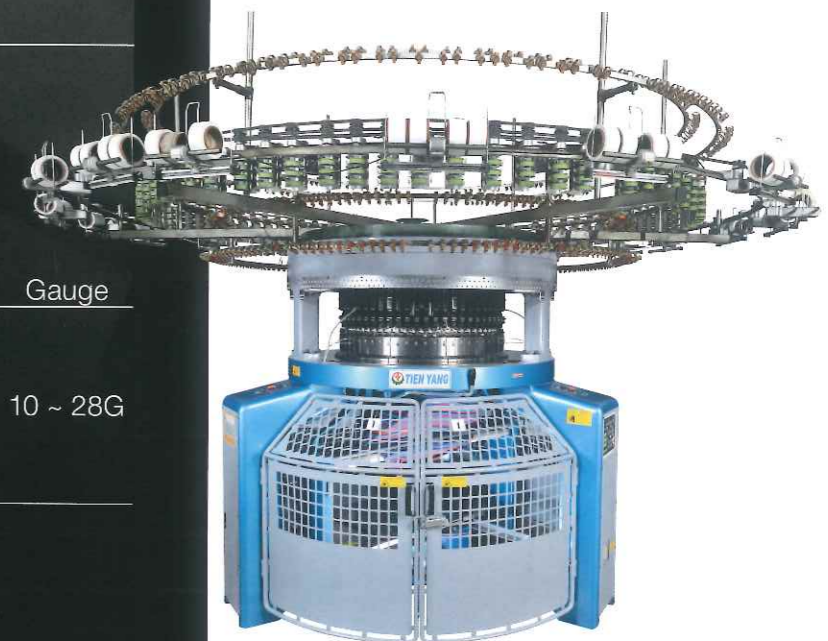

AUTO STRIPER

Series

Single Jersey / Double Knit /
3 Thread Fleece / Terry /
Velour

Computerized 6 (4) Colors
Auto Striper Circular
Knitting Machine

TY-SJ-C4
TY-SJ-C6

TY-3F-C6
TY-T-C6
TY-V-C6

* Machine photo includes optional items

Single Jersey / Double Knit / 3 Thread Fleece / Terry / Velour Computerized 6 (4) colors

Auto Striper Circular Knitting Machine

- Unique design of color selector patented in many countries, compact structure, less fluff.
- Patented yarn cutting system of color selector is durable for long-term use, with stable color selecting and high capacity.
- Simple computer system is user-friendly design for easy learning and operation.
- Unique pull-down computer operating screen for simple using.
- Adapting USB device is easy for saving and using pattern data from computer easily.
- Unique patented double hook yarn feeder for best performance and excellent quality fabric.
- Via electronic color selecting system, hardware and software system, showing best combination for striper fabric.

Specification

		Diameter	Gauge
TY-SJ-C4	Single Jersey Auto Striper 4 Colors Knitting Machine	30" ~ 38"	10 ~ 32G
TY-SJ-C6	Single Jersey Auto Striper 6 Colors Knitting Machine		
TY-3F-C6	3-Thread Fleece 6 Colors Auto Striper Knitting Machine		16 ~ 24G
TY-T-C6	Polar Fleece Terry 6 Colors Auto Striper Knitting Machine	30" ~ 36"	16 ~ 28G
TY-V-C6	Velour Plush Terry 6 Colors Auto Striper Knitting Machine		18 ~ 22G

* Machine photo includes optional items

		Diameter	Gauge
TY-DK-C4	Double Knit 4 Colors Auto Striper	30" ~ 40"	10 ~ 28G
TY-DK-C6	Double Knit 6 Colors Auto Striper		

* Machine photo includes optional items