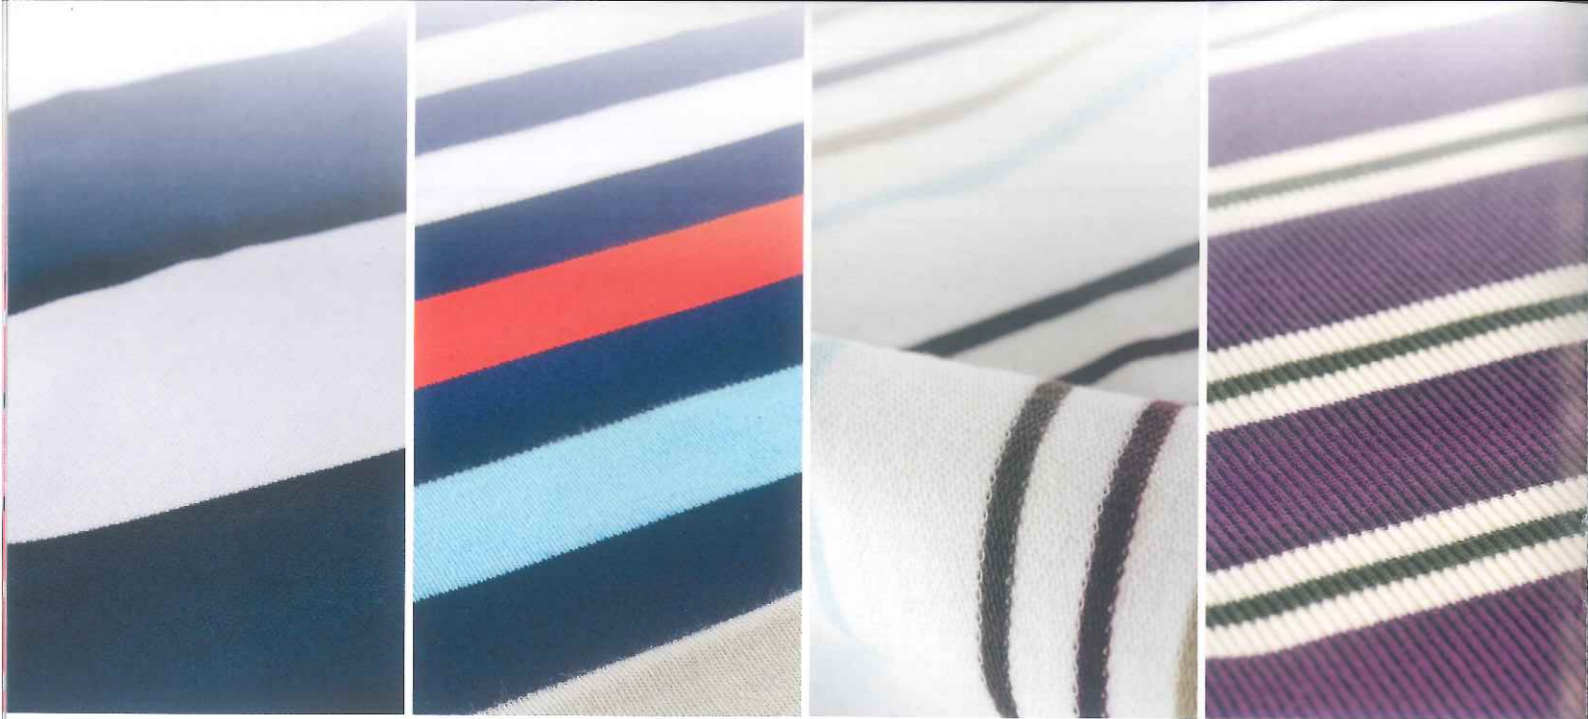

AUTO STRIPER

Series

Single Jersey / Double Knit /
3 Thread Fleece / Terry /
Velour

Computerized 6 (4) Colors
Auto Striper Circular
Knitting Machine

TY-SJ-C4
TY-SJ-C6

TY-3F-C6
TY-T-C6
TY-V-C6

* Machine photo includes optional items

Single Jersey / Double Knit / 3 Thread Fleece / Terry / Velour Computerized 6 (4) colors

Auto Striper Circular Knitting Machine

- Unique design of color selector patented in many countries, compact structure, less fluff.
- Patented yarn cutting system of color selector is durable for long-term use, with stable color selecting and high capacity.
- Simple computer system is user-friendly design for easy learning and operation.
- Unique pull-down computer operating screen for simple using.
- Adapting USB device is easy for saving and using pattern data from computer easily.
- Unique patented double hook yarn feeder for best performance and excellent quality fabric.
- Via electronic color selecting system, hardware and software system, showing best combination for striper fabric.

Specification

		Diameter	Gauge
TY-SJ-C4	Single Jersey Auto Striper 4 Colors Knitting Machine	30" ~ 38"	10 ~ 32G
TY-SJ-C6	Single Jersey Auto Striper 6 Colors Knitting Machine		
TY-3F-C6	3-Thread Fleece 6 Colors Auto Striper Knitting Machine		16 ~ 24G
TY-T-C6	Polar Fleece Terry 6 Colors Auto Striper Knitting Machine	30" ~ 36"	16 ~ 28G
TY-V-C6	Velour Plush Terry 6 Colors Auto Striper Knitting Machine		18 ~ 22G

* Machine photo includes optional items

		Diameter	Gauge
TY-DK-C4	Double Knit 4 Colors Auto Striper	30" ~ 40"	10 ~ 28G
TY-DK-C6	Double Knit 6 Colors Auto Striper		

* Machine photo includes optional items